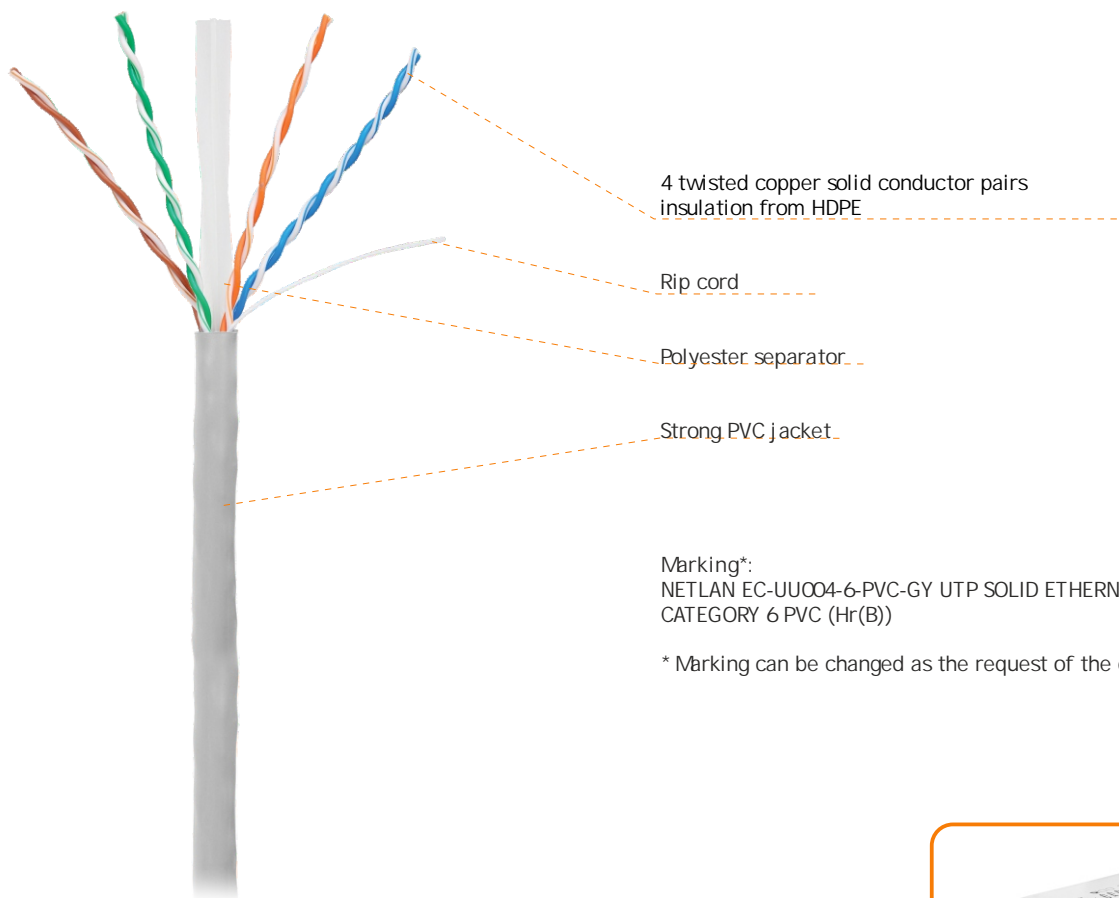

## EC-UU004-6-PVC-GY NETLAN cable, UTP 4 pairs, Cat. 6, indoor, PVC, solid, 250MHz, 305m

- ✓ Applications on 1Gbit/s speed
- ✓ Indoor

Four-pairs lan cable 6 category is used for organizing high-speed cable segments with data transfer rates up to 1Gbit/s. Also it can be used for transmitting analog information.

Cable EC-UU004-6-PVC-GY have a 4 pairs twisted copper conductors, unshielded, corresponds to 6 category and is intended for indoor installation.

Shipped in cardboard boxes of 305 meters. For usability and transportation safety two individual boxes are merged in one transport cardboard box.

4 twisted copper solid conductor pairs  
insulation from HDPE

Rip cord

Polyester separator

Strong PVC jacket

Marking\*:  
NETLAN EC-UU004-6-PVC-GY UTP SOLID ETHERNET LAN CABLE 4P  
CATEGORY 6 PVC (Hr(B))

\* Marking can be changed as the request of the customer

EC-UU004-6-PVC-GY

Basic equipment:  
Cable 305m.

Manufacturer reserves the right to change external view and characteristics of product without reducing it's consumer properties